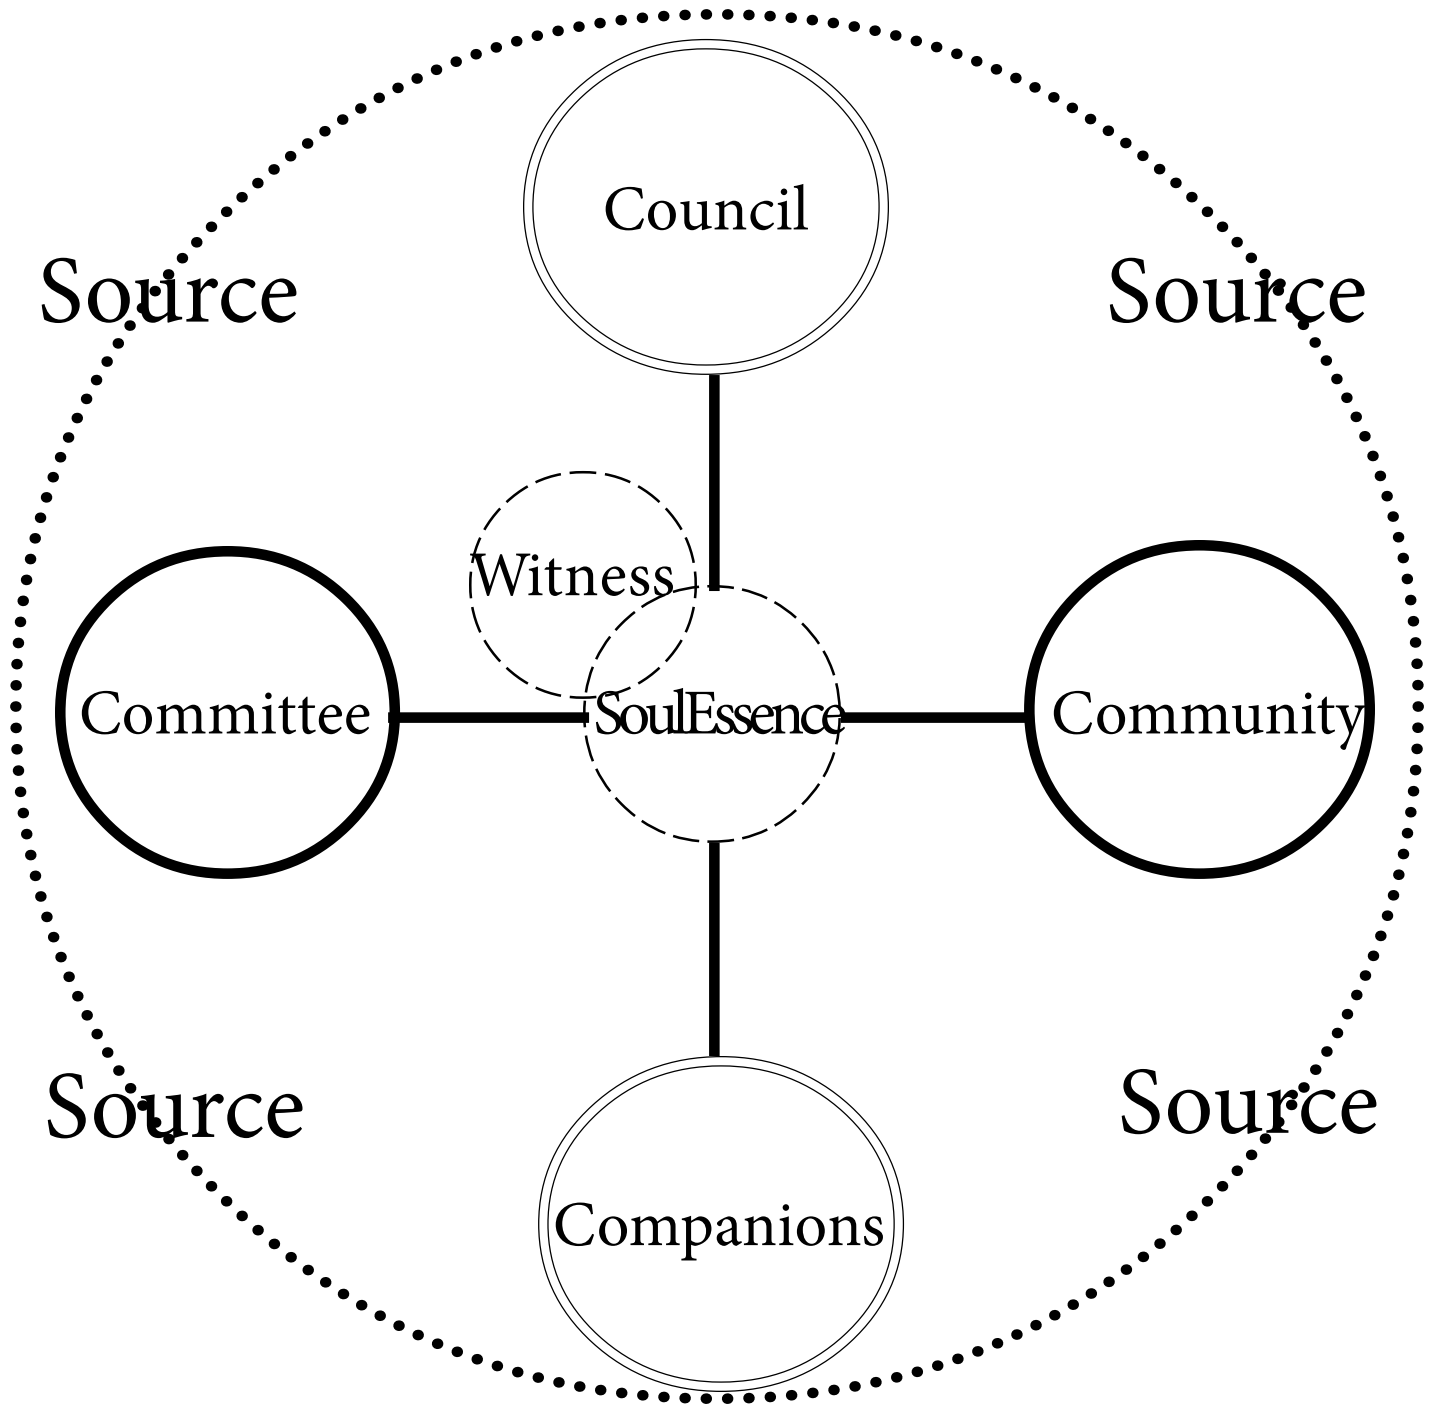

A Diagram of the Suits of a SoulCollage® Deck

Source: The Unmanifest, the Mystery, Ground of Being, the Divine
Soul Essence: Each person's unique spark of Source, divine potential
Witness: Our Self that observes what is; nonjudgmental consciousness
Committee: Our many inner personality parts, our ego, our character
Community: Our guiding sentient beings, teachers, loved ones, pets
Companions: Animal guides imagined in our body's energy centers
Council: The archetypes who guide and challenge us personally, and who are active also in the collective consciousness of the planet